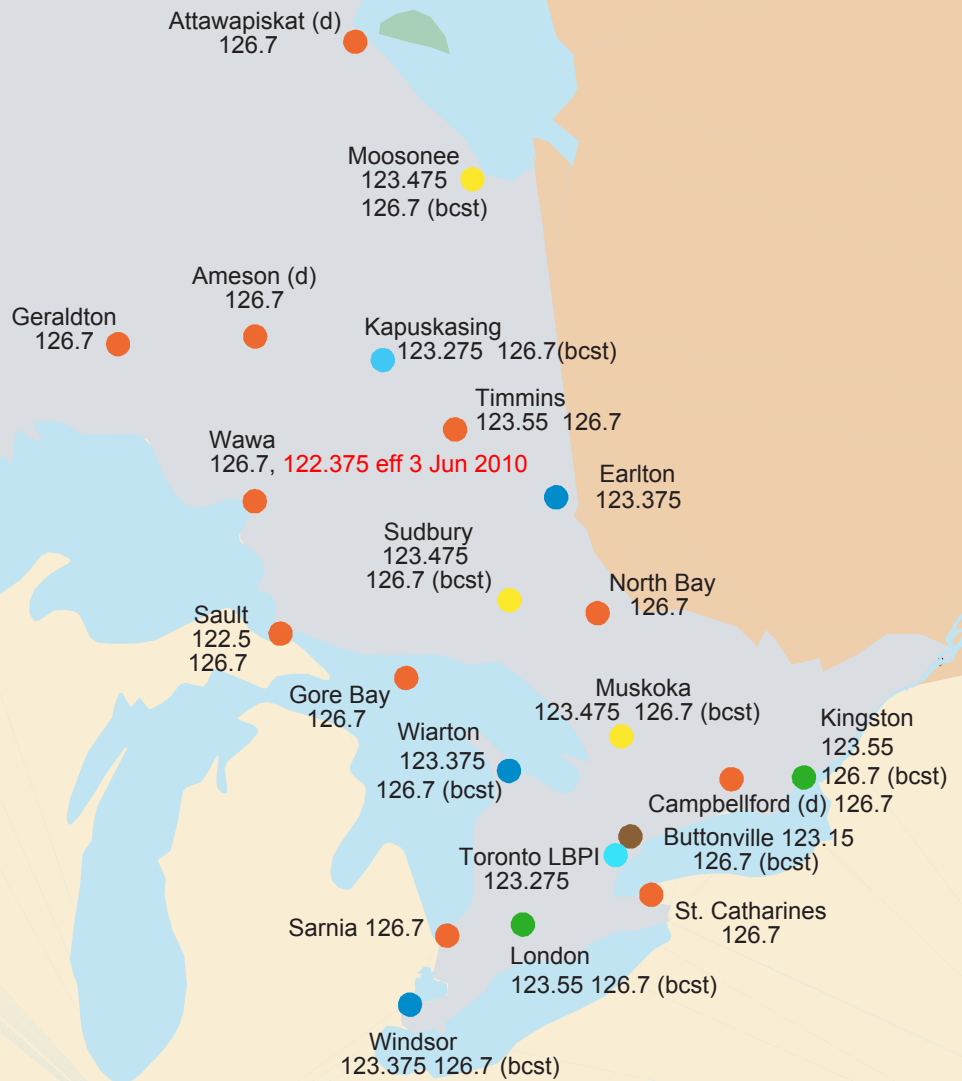

# LONDON FIC FISE RCOs

(d) = dial-up

(bcst) = broadcast

NOT FOR NAVIGATION